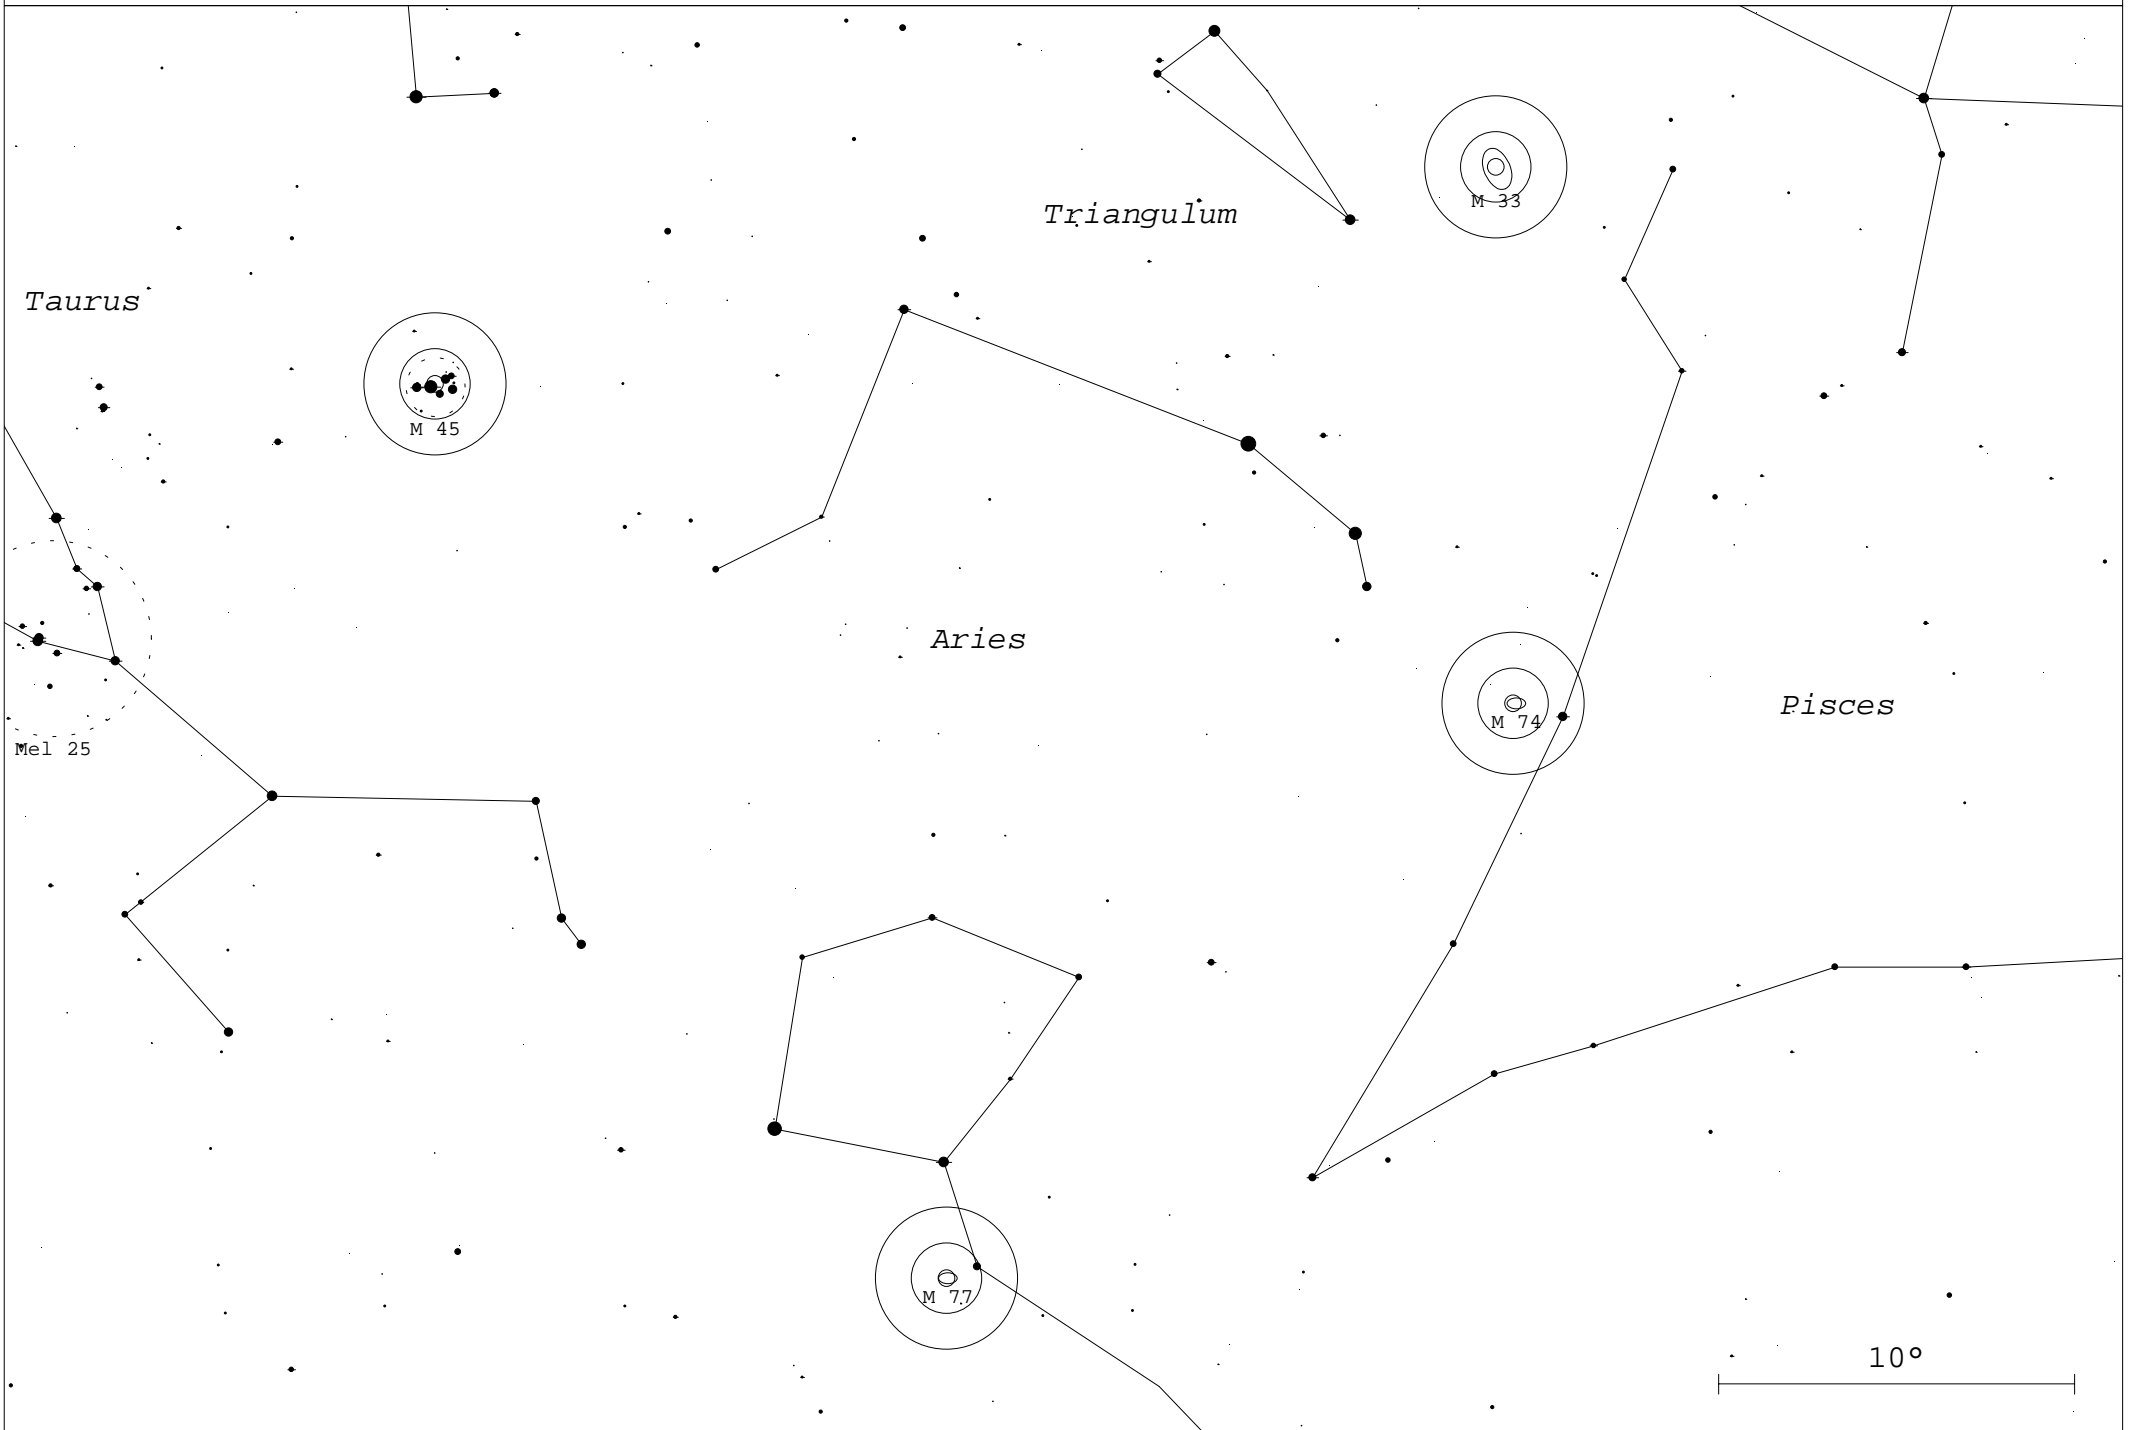

[Chart 14] M33, M45, M74, M77

Taurus

Triangulum

Aries

Pisces

M 45

M 33

M 74

M 77

Mel 25

10°